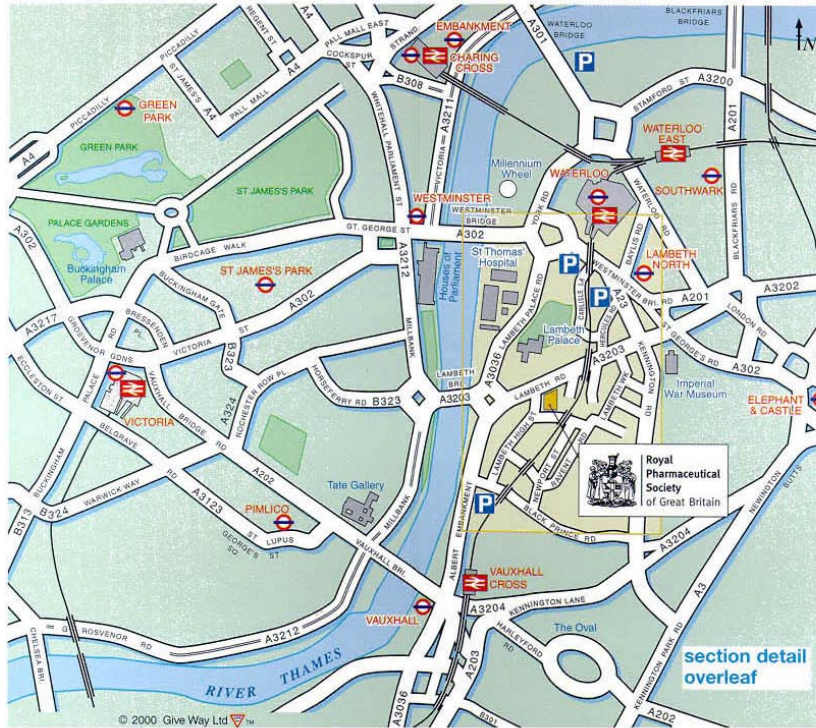

Royal Pharmaceutical Society of Great Britain

1 Lambeth High Street London SE1 7JN Tel: 020 7735 9141 Fax: 020 7735 7629
e-mail: enquiries@rpsgb.org.uk website: www.rpsgb.org.uk