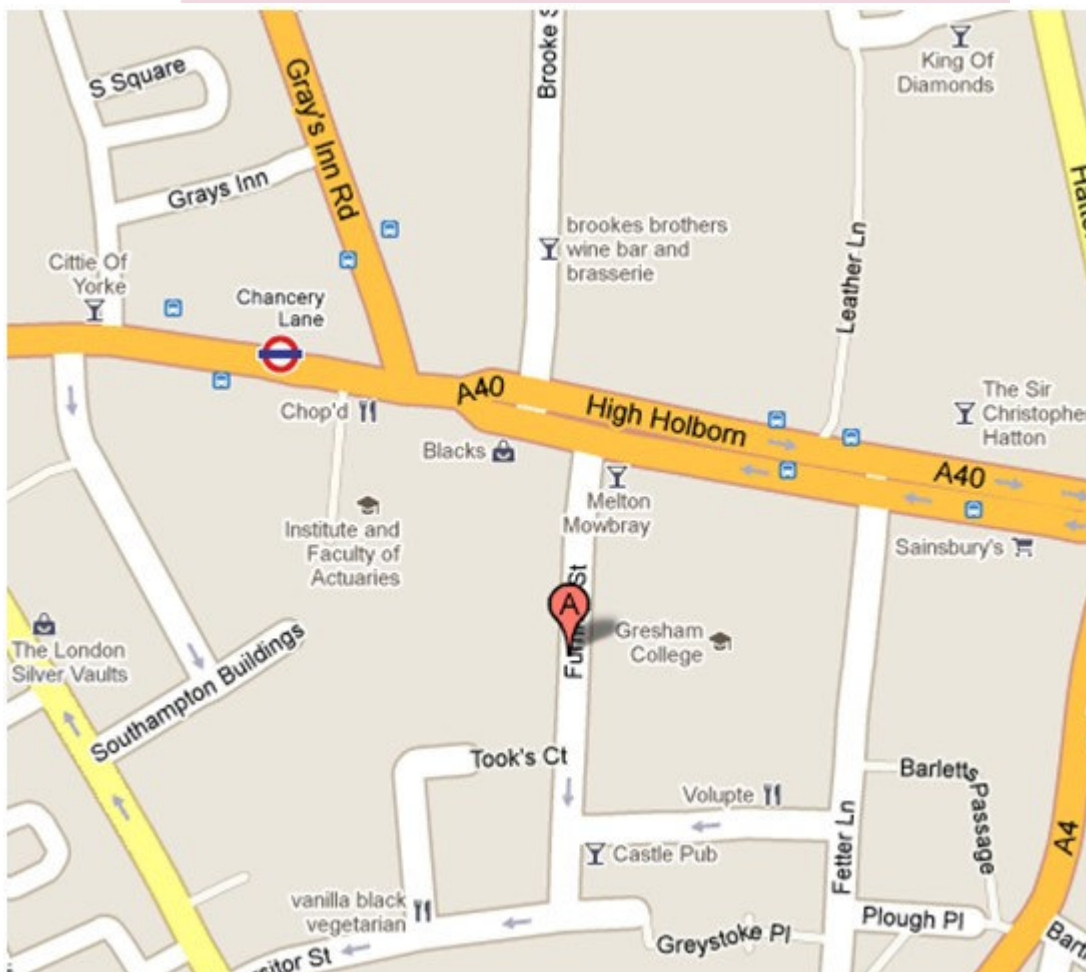

CQI has moved!

The new office address is:

2nd Floor North
Chancery Exchange
10 Furnival Street
London
EC4A 1AB

By Tube

Chancery Lane (on the Central line) is the nearest London Underground station. Furnival Street is less than two minutes walk from the tube station. Leave Chancery Lane tube station by exit 3 and continue straight ahead. Furnival Street is on the right, after the outdoor clothing and equipment shop 'Blacks'.

The CQI is also approximately 10 minutes walk from **Holborn** station (on the Central and Piccadilly lines) and **Farringdon** (on the Metropolitan, Circle and Hammersmith & City lines, as well as Thameslink trains).